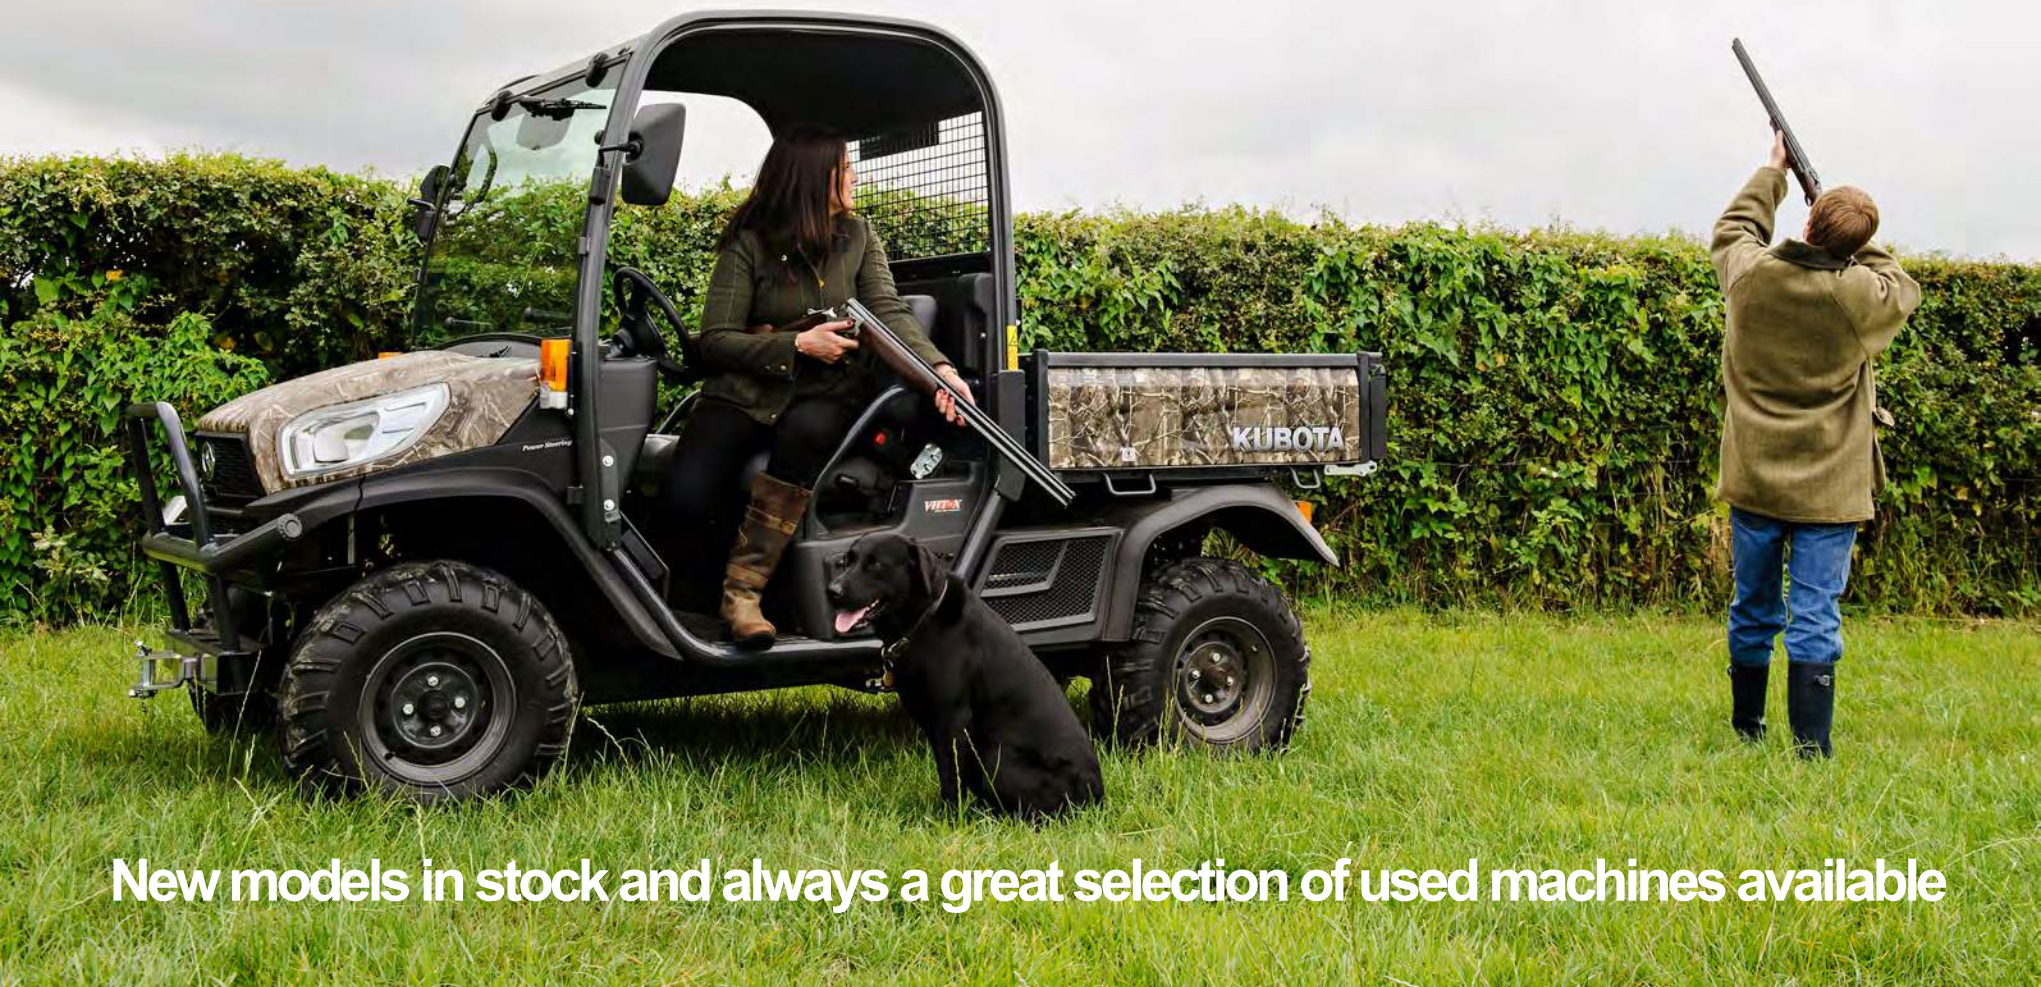

We've got the right RTV for you ...

New models in stock and always a great selection of used machines available

RTV x900 Orange
*** LOW HOURS ***
2015, 65 plate road reg, windscreen & wiper, bed liner, nudge bar, twin seats, hydraulic bed tip, cleated tyres, front clevis, rear towball,
ONLY 870hrs £8,995

RTV 900 Camo with Curtis mk2 Cab
2010, 10 plate road reg, windscreen & wipers, bed liner, nudge bar, bench seat, hydraulic bed tip, worksite tyres, rear towball
4790hrs £6,750

RTV 900 Orange
*** LOW HOURS ***
2011, 61 plate road reg, windscreen & wipers, bed liner, nudge bar, bench seat, hydraulic bed tip, ws tyres, rear towball, roll down doors,
ONLY 600hrs

RTV x900 Camo with Cab
2015, 15 plate road reg, windscreen & wipers, mirrors, nudge bar, twin seats, cleated tyres, front & rear hitch, hydraulic bed tip, full cab with demister

RTV 900 Camo with roof
2013, 63 plate road reg, windscreen & wipers, bed liner, nudge bar, bench seat, hydraulic bed tip, cleated tyres, rear towball
1442hrs £7495

RTV 900 Camo with roof
2011, 61 plate road reg, windscreen & wipers, bed liner, nudge bar, bench seat, hydraulic bed tip, cleated tyres, towbar
1992hrs £7250

RTV 500 Orange
NEW, 16hp V-twin petrol injection, VHT Plus 40k transmission, windscreen & wiper, bed liner, bench seat, 4 wheels disc brakes, 500kg max tow